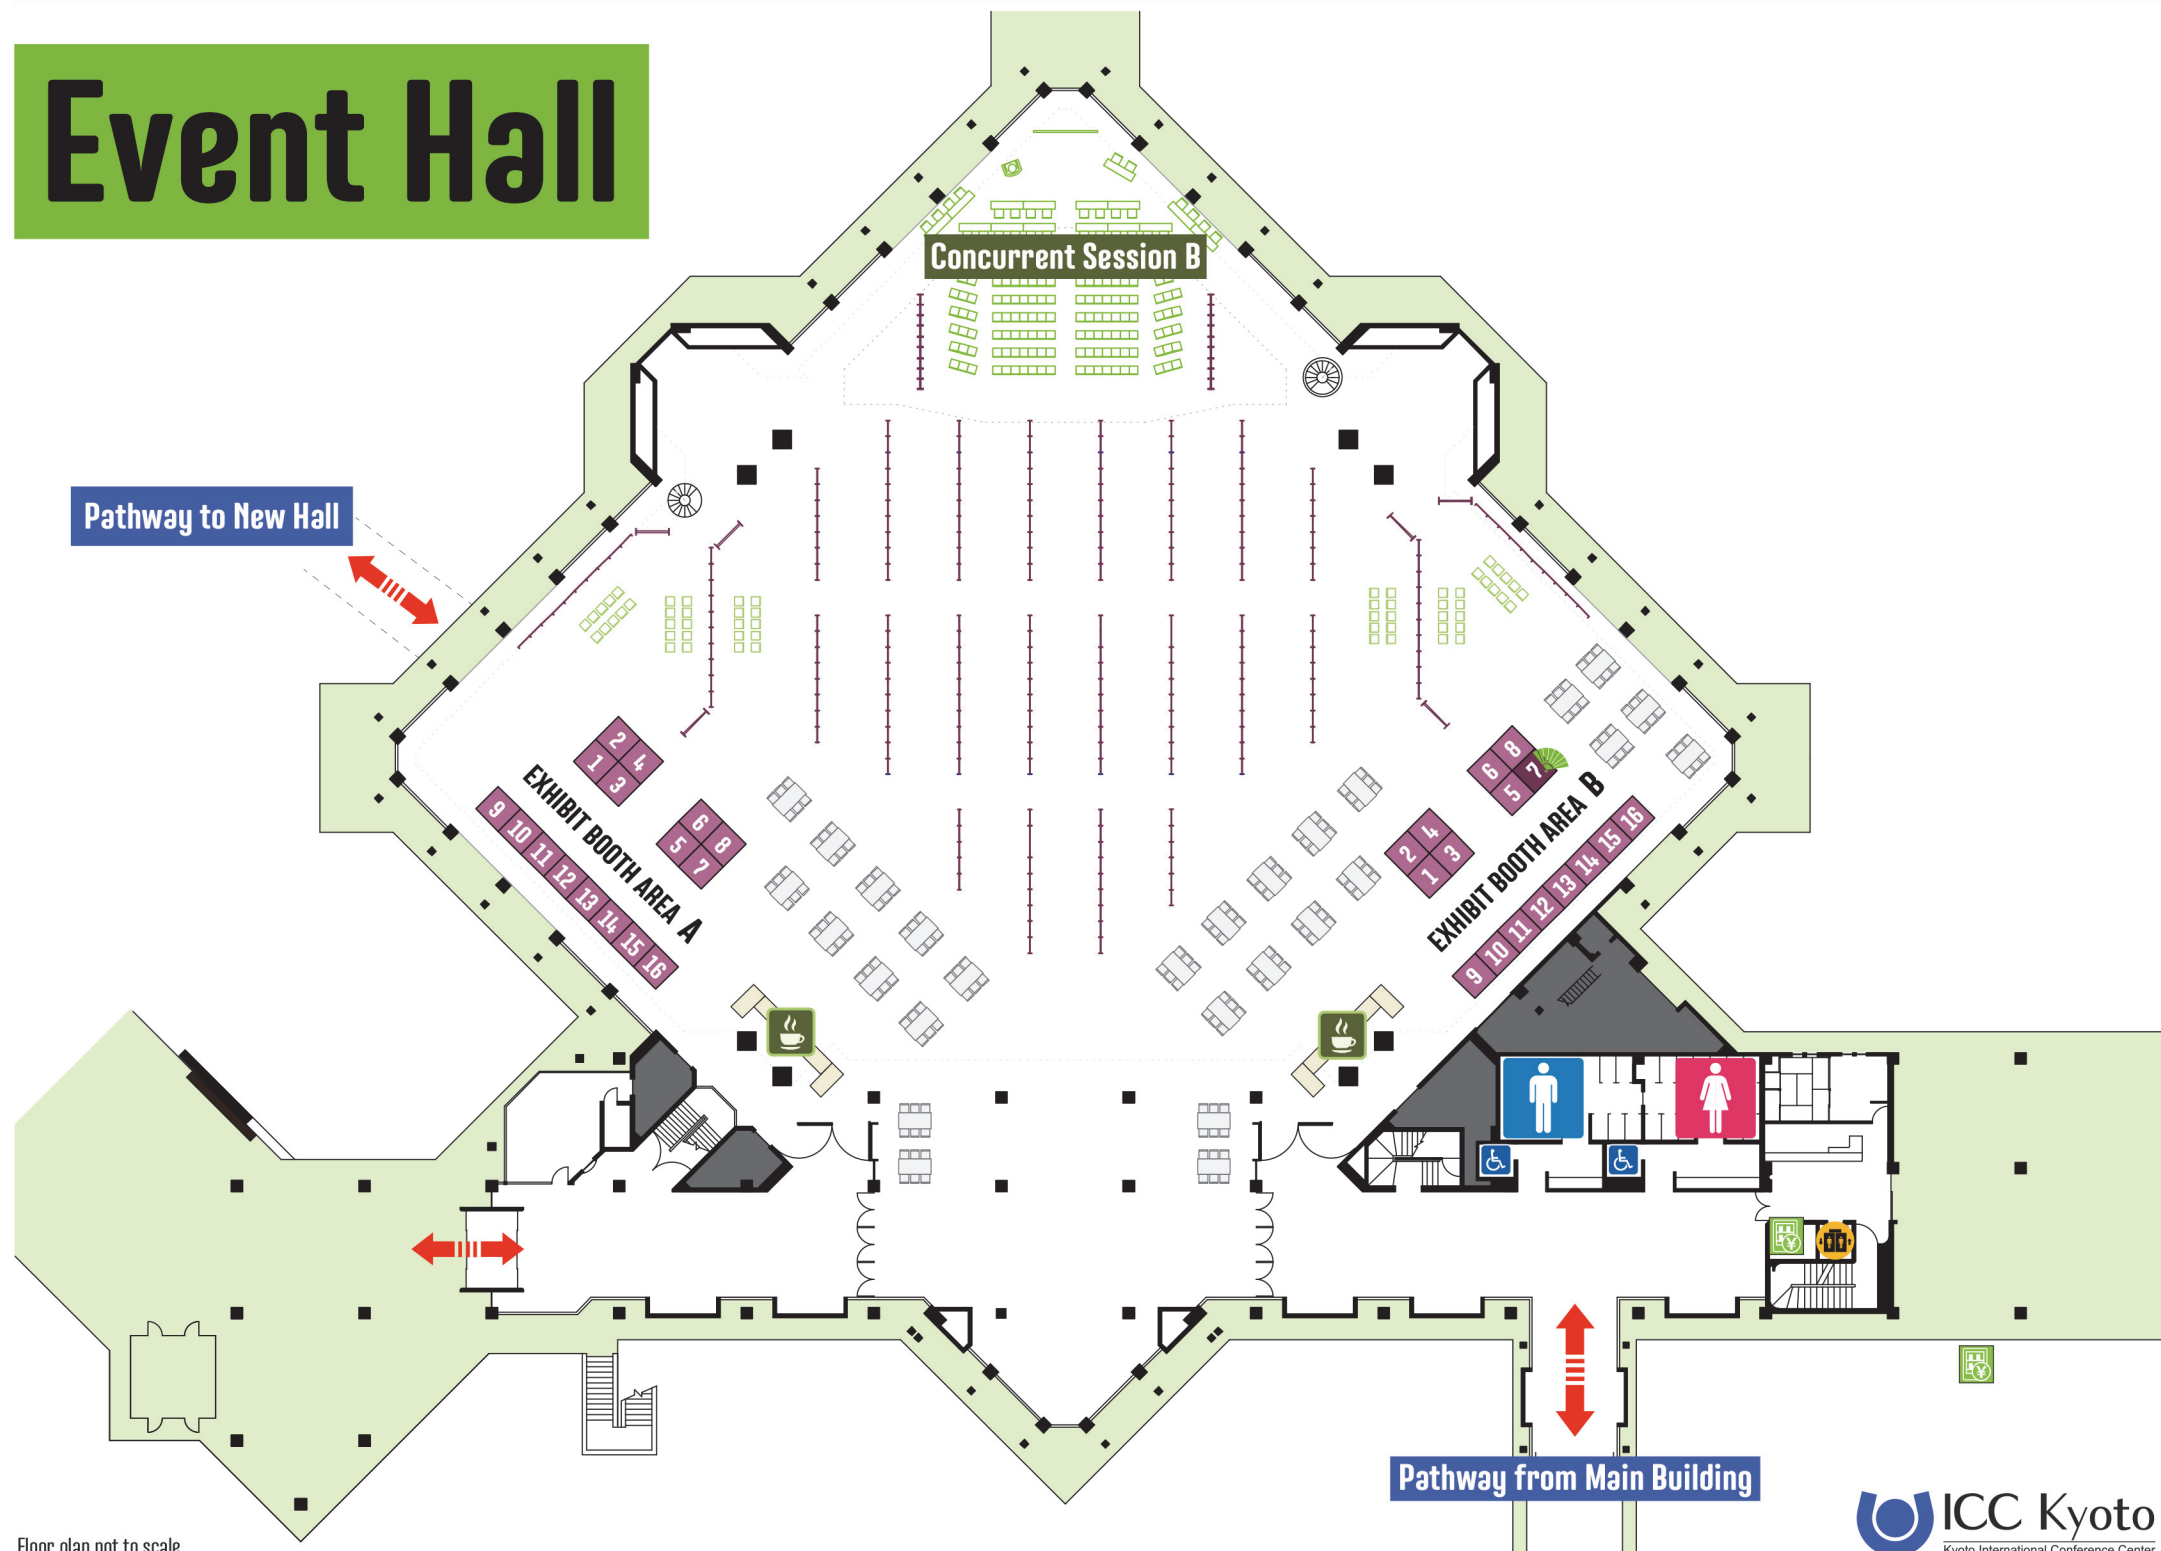

Event Hall

Floor plan not to scale.

KYOTO JAPAN TRANSDUCERS 2023

Event Hall Legend

- EXHIBIT BOOTHS
- SOUVENIR FAN PICK-UP BOOTH B-07
- POSTER BOARDS
- ELEVATOR
- VENDING MACHINES